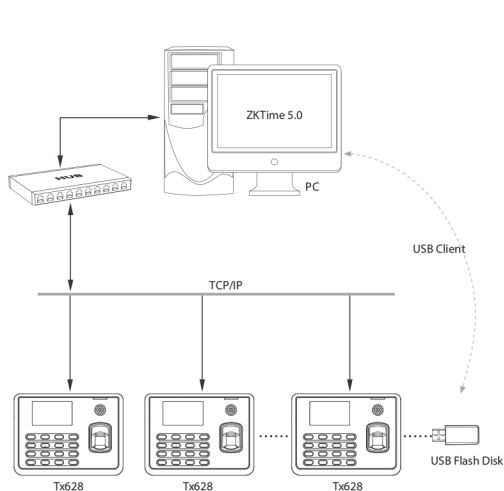

Specifications

Fingerprint Capacity	3,200 (1:N)
ID Card Capacity	10,000 (Optional)
Record Capacity	80,000
Display	3-inch Screen
Communication	TCP/IP, RS232/485, USB (host & client)
Standard Functions	Web Server, Short Message, Automatic Status Switch, Self-Service Query, Work Code, T9 input, 9 Digits User ID, DST, Schedule Bell
Optional Functions	ID/Mifare Card, External Printer
Software	ZKTime 5.0 (Free), ZKTime. Net 2.0
Power Supply	DC 5V 2A
Verification Speed	≤0.5 sec
Operating Temp.	0 °C- 45 °C
Operating Humidity	20%-80%
Dimension	180 × 135 × 37 mm (Length × Width × Thickness)
Net Weight	0.70 kg

Configuration

What's in the Box