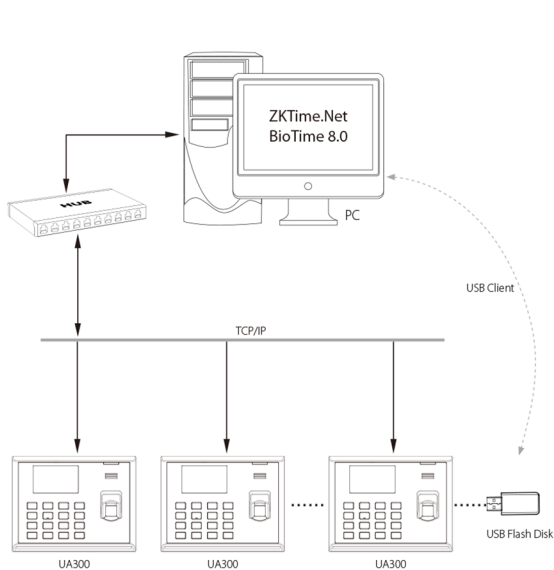

Specifications

Fingerprint Capacity	3,000 (1:N)
Card Capacity	10,000 (Optional)
Record Capacity	100,000
Display	2.8-inch TFT Screen
Communication	TCP/IP, USB-host / Client(Optional)
Standard Functions	Webserver, SMS, Automatic Status Switch, Self-Service Query, Workcode, T9 Input, 14-digit User ID, DST, Schedule Bell
Optional Functions	ID / IC / HID, External Printer and Bell, Photo ID, ADMS
Software	ZKTime.Net, ZKBio Time
Power Supply	DC 5V 0.8A
Verification Speed	≤0.5 sec
Operating Temp.	0 °C- 45 °C
Operating Humidity	20%-80%
Dimension	180 × 135 × 37 mm (Length × Width × Thickness)
Net Weight	0.70 kg

Configuration