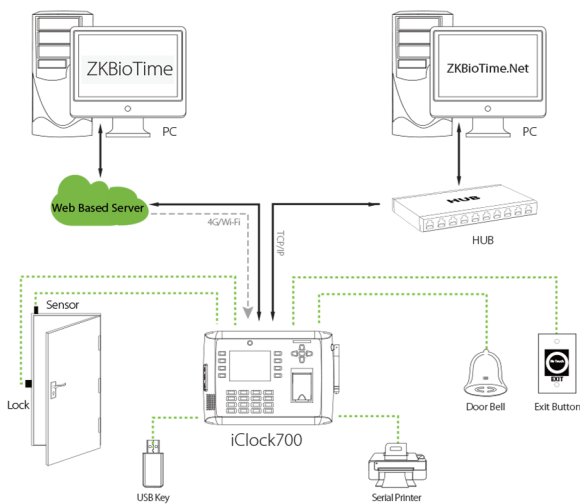

Specifications

Fingerprint Capacity	8,000 (Optional: 40,000)
Card Capacity	10,000 (Optional: 40,000)
Record Capacity	200,000
Display	3.5-inch TFT Screen
Communication	RS232 / 485, TCP/IP, USB-host / client
Standard Functions	Workcode, SMS, DST, Webserver, Schedule Bell, 9-digit User ID, Self-Service Query, Automatic Status Switch, Photo ID, T9 Input, Anti-passback, Camera, Built-in Battery
Access Control Interface	3rd Party Electric Lock, Door Sensor, Exit Button, Alarm, Door Bell
Wiegand Signal	Input & Output
Optional Functions	ID / IC / HID Card, External Printer, ADMS, Wi-Fi, 4G, Multiple Verify Modes, Https
Software	ZKBioTime.Net / ZKBio Time
Power Supply	DC 12V 3A
Verification Speed	≤ 1 Sec.
Operating Temp.	0°C - 45°C
Operating Humidity	20% - 80%
Dimensions	225.2*166.0*46.3mm (Length*Width*Thickness)
Gross Weight	1.94 kg

Configuration